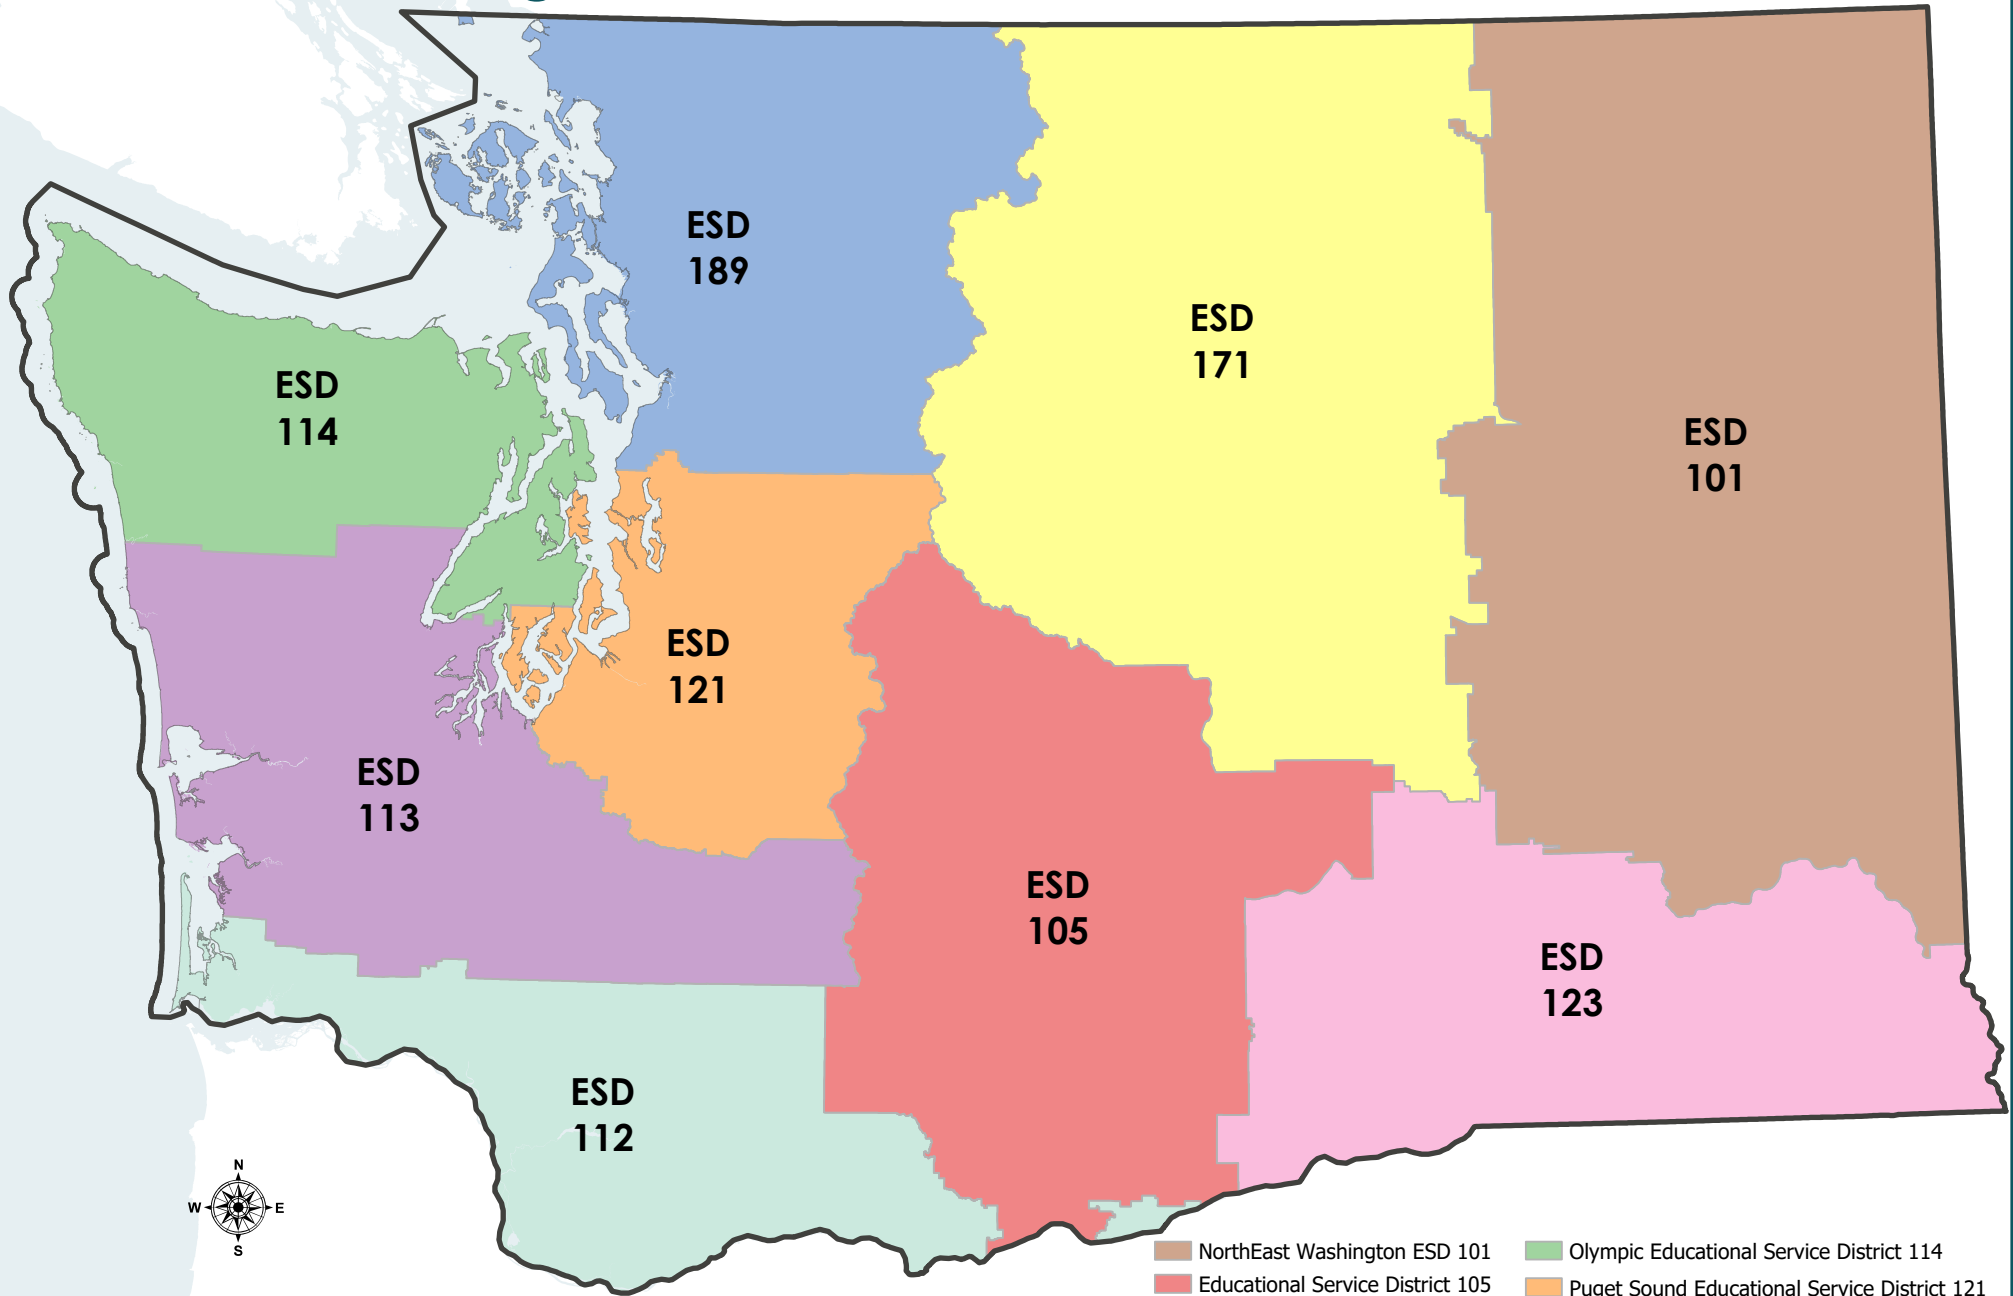

Washington State Educational Service Districts

Washington Office of Superintendent of
PUBLIC INSTRUCTION

Bruce O. Schneider
GIS Analyst
Office of the Superintendent of Public Instruction
Data Source: OSPI Internal Data Sources
Date Saved: 2/18/2020 9:32 AM

- NorthEast Washington ESD 101
- Educational Service District 105
- Educational Service District 112
- Capital Region ESD 113
- Olympic Educational Service District 114
- Puget Sound Educational Service District 121
- Educational Service District 123
- North Central Educational Service District 171
- Northwest Educational Service District 189